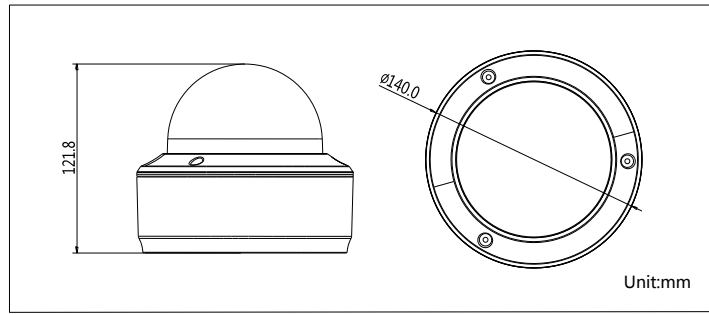

### Installation

Installation position should be paid attention to ensure the accuracy. The following data is for reference. Please consult our technique for details.

Height H(m)	Width W(m)	Recommended Focus F(mm)	Distance IPC to Gate D(m)	Angle: Lens and Floor(o)
2.3	1.5	2.8	1.1	50°~65°
2.5	1.5	2.8	1.3	50°~65°
2.8	2.0	2.8	1.6	50°~65°
3.0	2.4	2.8	1.8	50°~65°
3.2	1.6	4.0	1.9	50°~65°
	2.8	2.8	2.0	50°~65°
3.4	1.8	4.0	2.0	50°~65°
	3.0	2.8	2.2	50°~65°
3.6	2.4	4.0	2.4	60°~75°
3.8	1.8	4.0	2.4	60°~75°
4.0	2.8	4.0	2.6	60°~75°

## Dimensions

### General

Operating Conditions	-30 °C – 60 °C (-22 °F – 140 °F), Humidity 95% or less (non-condensing)
Power Supply	12 V DC ± 10%, PoE (802.3af)
IR Range	-I: 10~30m IR distance
Power Consumption	Max. 13.5W
Dimensions	Φ 140 × 121.8 mm (Φ 5.51" × 4.80")
Weight	1400 g (3.09 lbs)