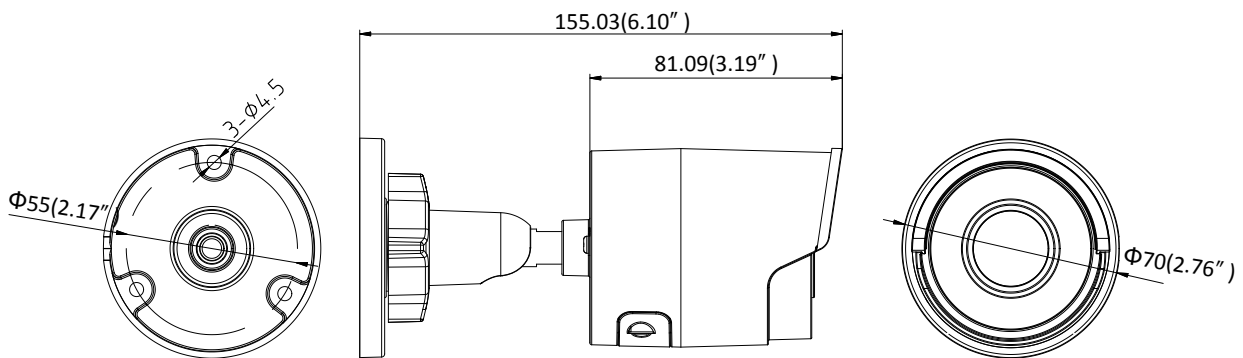

General Function	One-key Reset, Anti-Flicker, Heartbeat, Mirror, Password Protection, Privacy Mask, Watermark, IP Address Filter
<b>Interface</b>	
Communication Interface	1 RJ45 10M/100M self-adaptive Ethernet port
On-board Storage	Built-in microSD/SDHC/SDXC slot, up to 128 GB
<b>Smart Feature-set</b>	
Behavior Analysis	Line crossing detection, intrusion detection, unattended baggage detection, object removal detection
Line Crossing Detection	Cross a pre-defined virtual line, up to 1 pre-defined virtual lines supported
Intrusion Detection	Enter and loiter in a pre-defined virtual region, up to 1 pre-defined virtual regions supported
Object Removal Detection	Objects removed from the pre-defined region, such as the exhibits on display.
Unattended Baggage Detection	Objects left over in the pre-defined region such as the baggage, purse, dangerous materials
Face Detection	Human face appears in the image can be detected and trigger linkage method
<b>General</b>	
Operating Conditions	-30 °C to +60 °C (-22 °F to +140 °F), Humidity 95% or less (non-condensing)
Power Supply	12 VDC ± 25%, 7W PoE(802.3af, class 3), 7.5W
IR Range	Up to 30 m
Protection Level	IP67
Dimensions	Camera: $\Phi 70 \times 155.03$ mm ( $\Phi 2.76'' \times 6.1''$ ) Package: $216 \times 121 \times 118$ mm ( $8.5'' \times 4.76'' \times 4.65''$ )
Weight	Camera: 410 g (0.9 lb.)

## Dimensions

Unit: mm