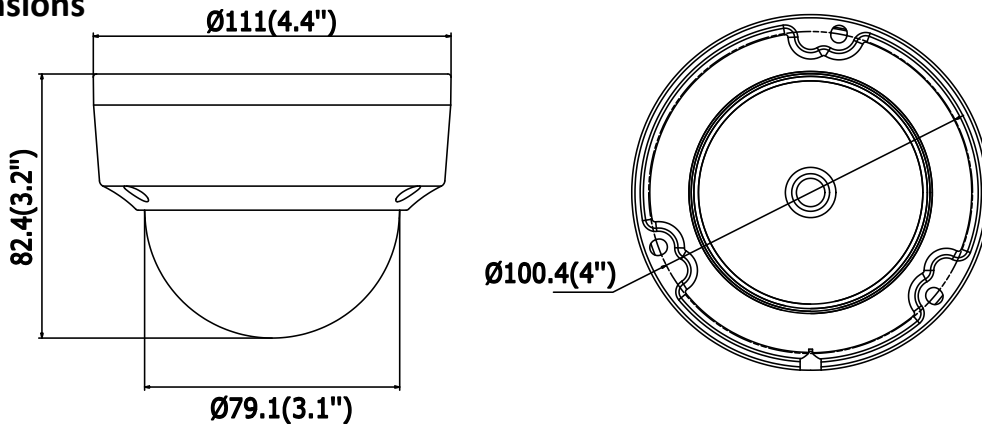

Dimensions

Unit: mm

Accessories

DS-1259ZJ

DS-1272ZJ-110

DS-1272ZJ-110B

DS-1271ZJ-110

DS-1280ZJ-DM18

DS-1276ZJ

DS-1275ZJ

DS-1250ZJ

Distributed by