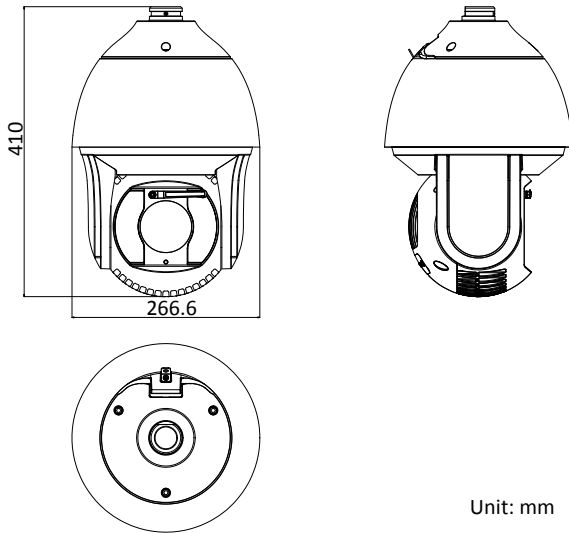

Order Model

DS-2DF8825IX-AEL, without wiper, 24 VAC & Hi-PoE

DS-2DF8825IX-AELW, with wiper, 24 VAC & Hi-PoE

Dimensions

Unit: mm